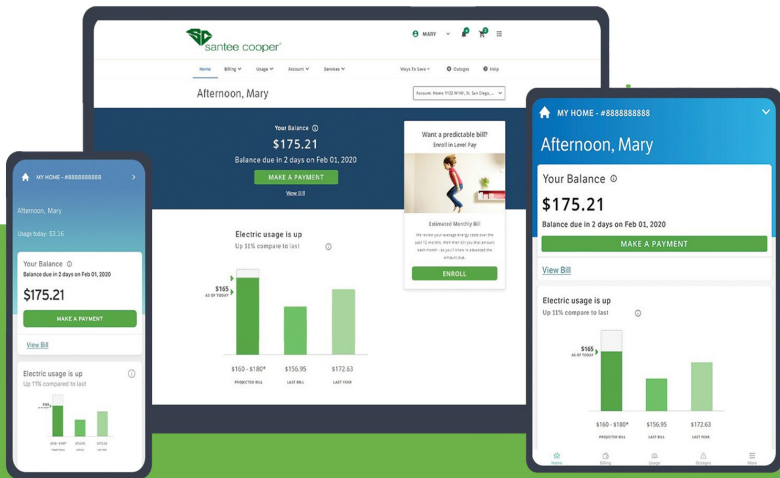

*Topping our list for 2023 – **RELIABILITY!***

Santee Cooper ranks in the **top 2% for reliability** nationwide. Our team is committed to making sure you have the power you rely on. We recently made upgrades to ensure your reliability for years to come.

That's #PoweringSC.

MEL has an **exciting** new look and new features!

A new year and a new MEL are here! With a fresh, new look, MEL is bringing you more benefits than ever before, right at your fingertips, including:

- Enhanced dashboard experience.
- Access to near real-time usage data (30-min., hourly, daily and monthly).
- Daily and monthly usage notifications.
- Monthly bill projections.

We hope you enjoy the enhanced experience!