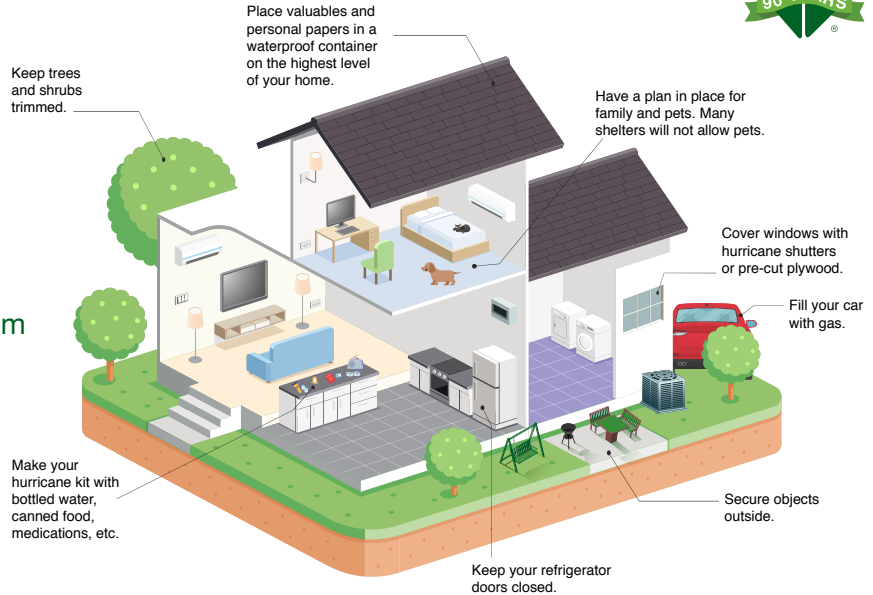

HURRICANE PREPARATION TIPS

Hurricane season kicked off June 1.
Now is the time to get ready.

Track outages and restoration times online at stormcenter.santeecooper.com or call us at 888-769-7688.

LIGHTS OUT!

To protect sea turtles, Santee Cooper is proud to partner with SCUTE, the South Carolina United Turtle Enthusiasts. Permitted by the South Carolina Department of Natural Resources, SCUTE's volunteers monitor sea turtles, protect turtle nests and habitats, and work to educate people about how to be good stewards for these animals.